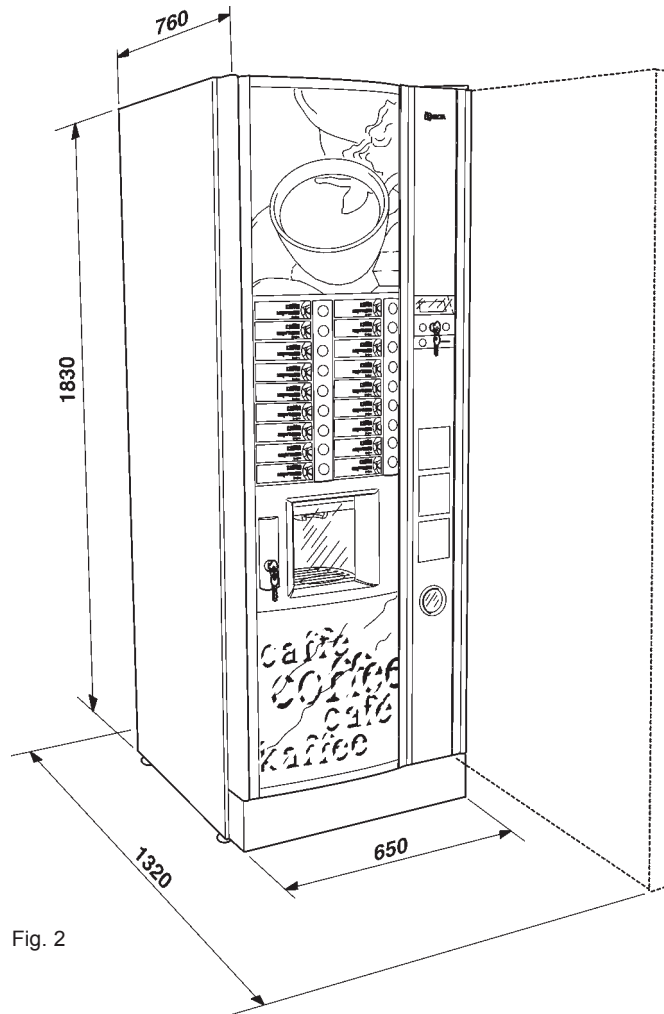

TECHNICAL SPECIFICATIONS

Height	1830 mm
Width	650 mm
Depth	760 mm
Overall depth with door open	1320 mm
Weight	170 Kg

Fig. 2

Power supply voltage	230 V~
Power supply frequency	50 Hz
Installed power	2400 W